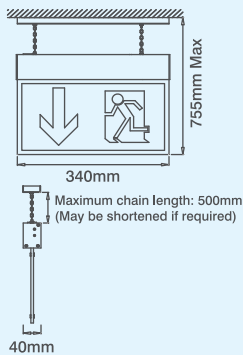

3hr - can be wired as maintained or non-maintained.
Self test with LED identification.

Product Approvals

Complies with BS EN 60598.

230V Large (32M) Chain Mounted Emergency Signs

code	description
EM324SVSU	230V 7W LED - UP Legend
EM324SVSD	230V 7W LED - DOWN Legend
EM324SVSL	230V 7W LED - LEFT Legend
EM324SVSR	230V 7W LED - RIGHT Legend
EM324SVDU	230V 7W LED - UP Legend
EM324SVDD	230V 7W LED - DOWN Legend
EM324SVDLR	230V 7W LED - LEFT/RIGHT Legend

Available Finishes

Silver