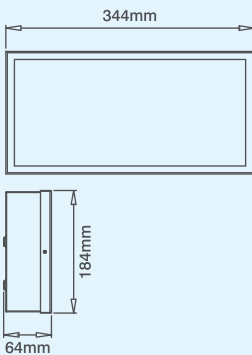

230V Large (32M) Wall Mounted Box Type Emergency Signs

code	description
EM332WHSU	230V 7W LED - UP Legend
EM332WHS D	230V 7W LED - DOWN Legend
EM332WHS L	230V 7W LED - LEFT Legend
EM332WHS R	230V 7W LED - RIGHT Legend

3hr - can be wired as maintained or non-maintained.
Self test with LED identification.

Product Approvals

Complies with BS EN 60598.

Available Finishes

White