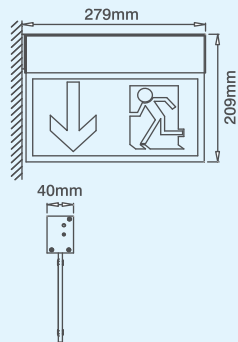

## 230V Small (25M) Outrigger Mounted Emergency Signs

code	description
	Small (25M) Outrigger Mounted Emergency Sign - Single Sided Legend
<a href="#">EM252SVSU</a>	230V 7W LED - UP Legend
<a href="#">EM252SVSD</a>	230V 7W LED - DOWN Legend
<a href="#">EM252SVSL</a>	230V 7W LED - LEFT Legend
<a href="#">EM252SVSR</a>	230V 7W LED - RIGHT Legend
	Small (25M) Outrigger Mounted Emergency Sign - Double Sided Legend
<a href="#">EM252SVDU</a>	230V 7W LED - UP Legend
<a href="#">EM252SVDD</a>	230V 7W LED - DOWN Legend
<a href="#">EM252SVDLR</a>	230V 7W LED - LEFT/RIGHT Legend