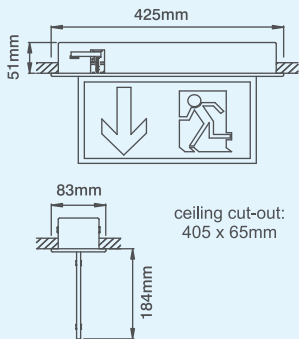

3hr - can be wired as maintained or non-maintained.
Self test with LED identification.

Product Approvals

Complies with BS EN 60598.

230V Large (32M) Recessed Mounted Emergency Signs

code	description
	Large (32M) Recessed Mounted Emergency Sign - Single Sided Legend
EM326WHSU	230V 7W LED - UP Legend
EM326WHSD	230V 7W LED - DOWN Legend
EM326WHSL	230V 7W LED - LEFT Legend
EM326WHSR	230V 7W LED - RIGHT Legend
	Large (32M) Recessed Mounted Emergency Sign - Double Sided Legend
EM326WHDU	230V 7W LED - UP Legend
EM326WHDD	230V 7W LED - DOWN Legend
EM326WHDLR	230V 7W LED - LEFT/RIGHT Legend

Available Finishes