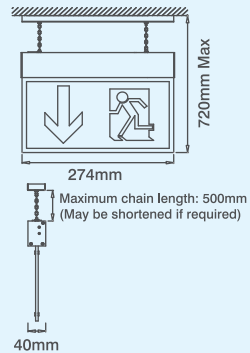

3hr maintained only.
Self test with LED identification.

Product Approvals
Complies with BS EN 60598.