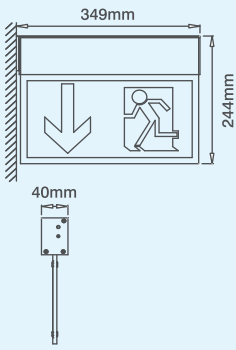

3hr - can be wired as maintained or non-maintained.
Self test with LED identification.

Product Approvals

Complies with BS EN 60598.

230V Large (32M) Outrigger Mounted Emergency Signs

code	description
EM322SVSU	230V 7W LED - UP Legend
EM322SVSD	230V 7W LED - DOWN Legend
EM322SVSL	230V 7W LED - LEFT Legend
EM322SVSR	230V 7W LED - RIGHT Legend
EM322SVDU	230V 7W LED - UP Legend
EM322SVDD	230V 7W LED - DOWN Legend
EM322SVDLR	230V 7W LED - LEFT/RIGHT Legend

Available Finishes

Silver