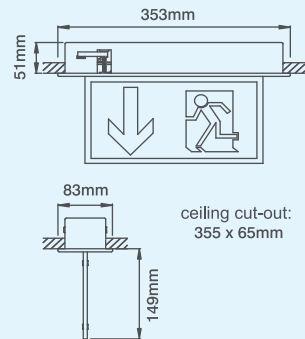

3hr - can be wired as maintained or non-maintained.
Self test with LED identification.

Product Approvals
Complies with BS EN 60598.