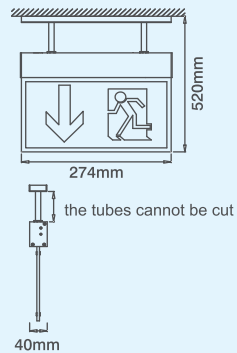

3hr maintained only.
Self test with LED identification.

Product Approvals
Complies with BS EN 60598.

Can be wired as maintained only.