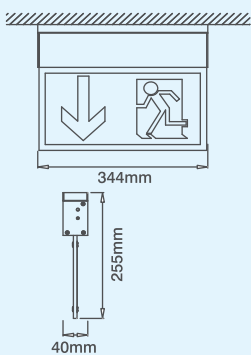

3hr - can be wired as maintained or non-maintained.
Self test with LED identification.

Product Approvals

Complies with BS EN 60598.

230V Large (32M) Ceiling Mounted Emergency Signs

code	description
EM323SVSU	230V 7W LED - UP Legend
EM323SVSD	230V 7W LED - DOWN Legend
EM323SVSL	230V 7W LED - LEFT Legend
EM323SVSR	230V 7W LED - RIGHT Legend
EM323SVDU	230V 7W LED - UP Legend
EM323SVDD	230V 7W LED - DOWN Legend
EM323SVDLR	230V 7W LED - LEFT/RIGHT Legend

Available Finishes