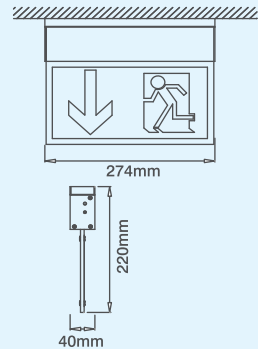

3hr maintained only.
Self test with LED identification.

Product Approvals
Complies with BS EN 60598.