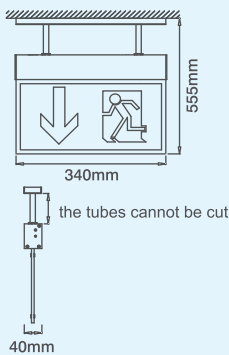

3hr - can be wired as maintained or non-maintained.
Self test with LED identification.

Product Approvals

Complies with BS EN 60598.

230V Large (32M) Pendulum Mounted Emergency Signs

code	description
EM325SVSU	230V 7W LED - UP Legend
EM325SVSD	230V 7W LED - DOWN Legend
EM325SVSL	230V 7W LED - LEFT Legend
EM325SVSR	230V 7W LED - RIGHT Legend
EM325SVDU	230V 7W LED - UP Legend
EM325SVDD	230V 7W LED - DOWN Legend
EM325SVDLR	230V 7W LED - LEFT/RIGHT Legend

Available Finishes

Silver